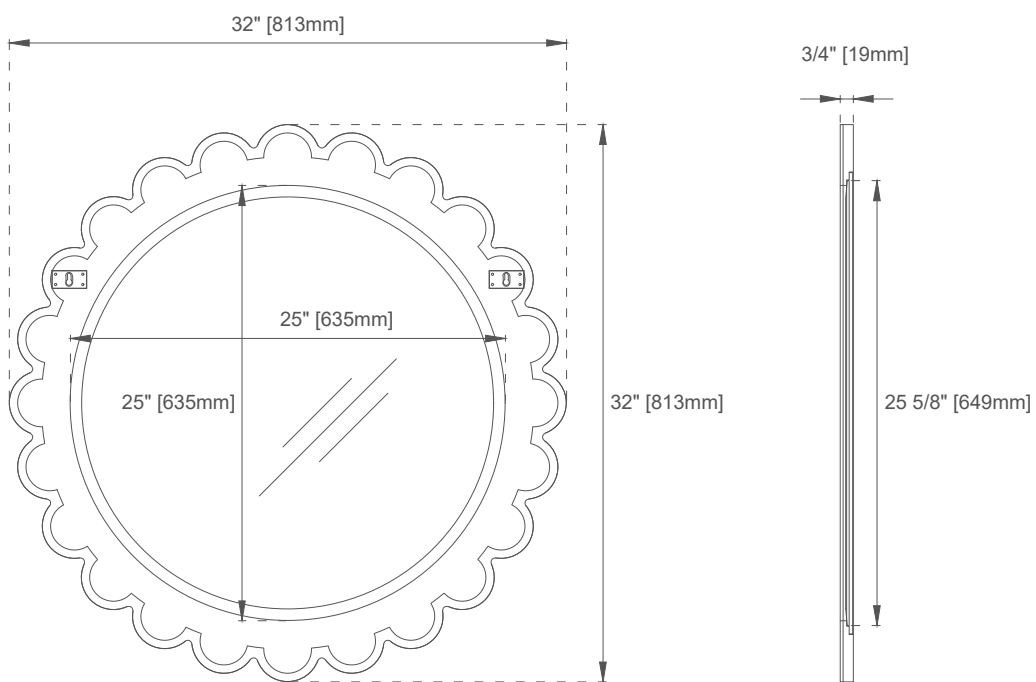

## Features and Materials

Solids: NO  
Panels: MDF  
Installation Type: Wall Mounted  
Bevel on Mirror: 1"

## Dimension

Width: 32"  
Depth: 3/4"  
Height: 32"

Visit website for warranty and installation information  
[www.jamesmartinvanities.com](http://www.jamesmartinvanities.com)

# 32" ADELESE MIRROR

# JAMES MARTIN VANITIES

244-MR32-BW

Top View

Front View

Side View

All dimensions are nominal

Visit website for warranty and installation information  
[www.jamesmartinvanities.com](http://www.jamesmartinvanities.com)