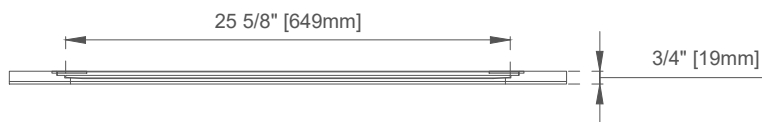

32" ADELESE MIRROR

JAMES MARTIN VANITIES

244-MR32-BW

Top View